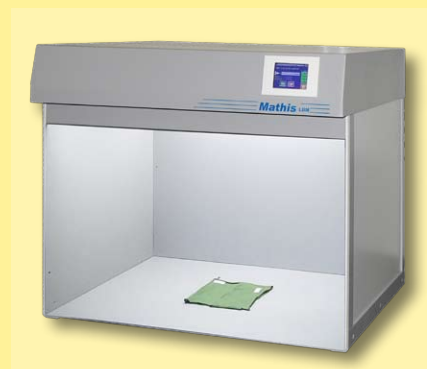

doctor knives, Meyer bar,
laminating rolls

**Lab infrared pre-heater
type IR-K-B**

**Lab Steamer & Hot Air dryer
type DH-e**

**Lab hot air dryer with coating head
type LTE-S-B**

**Mixers with several mixer
heads and/or roto & stator sets
type MSM-B and MST-B**

**Vacuum lab mixer
(Desiccator)
type LPE-B**

Automatic circular sample cutter
(75mm up to 140mm diameter).

Light booth according to norms for visual color evaluation with 4 standard illuminants type **LBM-B**