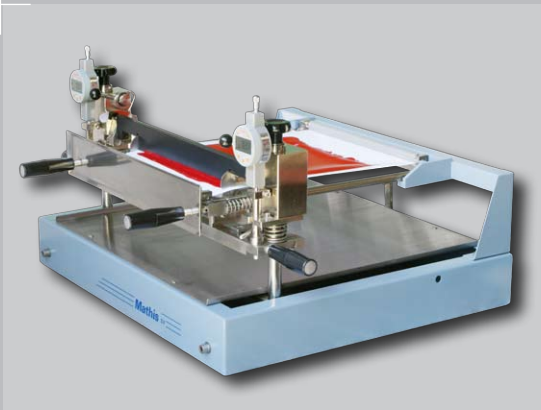

LAB INSTRUMENTS, PILOT RANGES PRODUCTION MACHINES FOR PHARMACEUTICAL COATING

FOR FILMS, PAPER, TEXTILES, NON-WOVEN, ETC.

GENERAL DESCRIPTION

Mathis does produce several machines and instruments for coating developments and different kind of applications, on materials such as foils, films, paper, textiles, non-woven, amongst other to attend **Pharmaceutical Industry**. Systems as coating knife (doctor knife), Meyer bar, kiss-roll, engraved rolls, hot melt, immersion, lamination and conversion, revers-roll, with drying, polymerization.

Roll width up to 1 meter.

Machine for Transdermal patches

Continuous coating and laminating machine

Customized modular machine according to request

Medical gauze tape bleaching machine

Transdermal patch coating machine

Medical gauze tape impregnation machine

Special machine designs under request, for roller width up to 1m.

Dental floss wax application machine

**Lab instrument for knife coating
Type SV-B / SV-M-B**

Optional: motorized