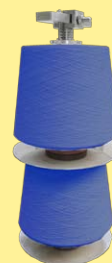

Werner Mathis AG
Rütisbergstrasse 3
CH-8156 Oberhasli/Zürich, Switzerland
Telefon 41(0)44-852 5050
Telefax 41(0)44-850 6707
E-Mail info@mathisag.com
Homepage www.mathisag.com

Aparelhos de Laboratório Mathis Ltda.
Estrada dos Estudantes, 261
06707-050 Cotia - SP, Brasil
Tel: 55 (0)11 3883-6777
Fax: 55 (0)11 3883-6750
E-mail: mathis@mathis.com.br
Site: www.mathis.com.br