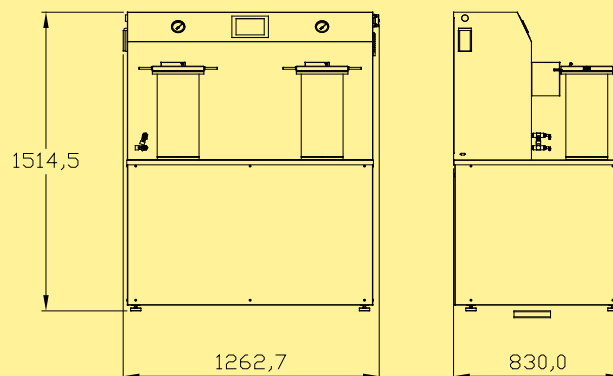

TECHNICAL DATA - TYPE TUB-4-B TUB-6-B

	TUB-4-B	TUB-6-B
Temperature	135 °C	135 °C
Max bobbin Ø with material	175 mm	175 mm
Perforated holder tube Ø	43 mm	43 mm
Bobbin height	2 x 170 mm	3 x 170 mm
Number of bobbins	up to 4	up to 6
Total yarn weight	up to 5,6 kg	up to 8,4 kg
Dye bath volume	13 liter / vessel	20 liter / vessel
Weight	approx. 175 kg	approx. 180 kg

Opcional:
com tanque de
expansão

type TUB-4-B
with 1 to 2 bobbins
in each vessel

type TUB-6-B
with 1 to 3 bobbins
in each vessel

Accessory:
perforated
cylinder of
stainless steel
for woven or
knitted fabric

Accessories:
stainless steel
holder for
yarn bobbins
(package
dyeing)